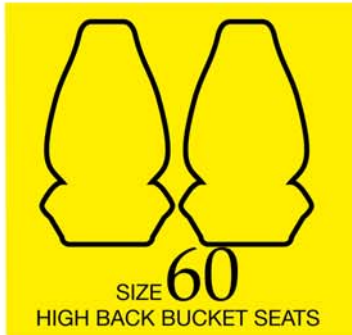

SEAT COVER SIZES

COVERS THE HEADREST

UNIVERSAL REAR SEAT

ALLOWS FULL USE OF HEADREST
SEPARATE HEADREST COVERS ARE INCLUDED

TAILORMADE TO SUIT TOYOTA BUCKET & 3/4 BENCH

ALLOWS FULL USE OF HEADREST & SIDE AIRBAGS
SEPARATE HEADREST COVERS ARE INCLUDED

TAILORMADE TO SUIT TOYOTA BUCKET & 3/4 BENCH
SEPARATE HEADREST COVERS ARE INCLUDED

FRONT SEAT HIGH BACK BENCH STYLE

TAILORMADE
allows for full use of all seat options i.e. folding rear seats, arm rests etc.