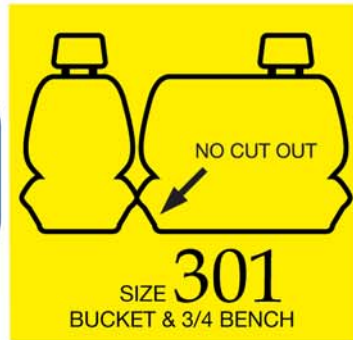

SEAT COVER SIZES

COVERS THE HEADREST

UNIVERSAL REAR SEAT

ALLOWS FULL USE OF HEADREST
SEPARATE HEADREST COVERS ARE INCLUDED

TAILORMADE TO SUIT TOYOTA BUCKET & 3/4 BENCH

ALLOWS FULL USE OF HEADREST & SIDE AIRBAGS
SEPARATE HEADREST COVERS ARE INCLUDED

TAILORMADE TO SUIT TOYOTA BUCKET & 3/4 BENCH
SEPARATE HEADREST COVERS ARE INCLUDED

FRONT SEAT HIGH BACK BENCH STYLE

TAILORMADE
allows for full use of all seat options i.e. folding rear seats, arm rests etc.