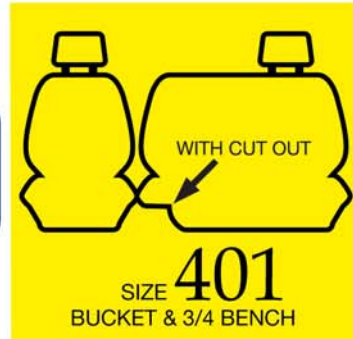

SEAT COVER SIZES

COVERS THE HEADREST

UNIVERSAL REAR SEAT

ALLOWS FULL USE OF HEADREST
SEPARATE HEADREST COVERS ARE INCLUDED

TAILORMADE TO SUIT TOYOTA BUCKET & 3/4 BENCH

ALLOWS FULL USE OF HEADREST & SIDE AIRBAGS
SEPARATE HEADREST COVERS ARE INCLUDED

TAILORMADE TO SUIT TOYOTA BUCKET & 3/4 BENCH
SEPARATE HEADREST COVERS ARE INCLUDED

FRONT SEAT HIGH BACK BENCH STYLE

TAILORMADE
allows for full use of all seat options i.e. folding rear seats, arm rests etc.