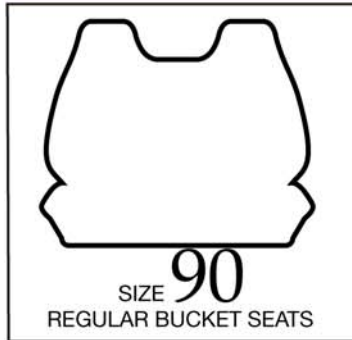

SEAT COVER SIZES

COVERS THE HEADREST

UNIVERSAL REAR SEAT

ALLOWS FULL USE OF HEADREST
SEPARATE HEADREST COVERS ARE INCLUDED

TAILORMADE TO SUIT TOYOTA BUCKET & 3/4 BENCH

ALLOWS FULL USE OF HEADREST & SIDE AIRBAGS
SEPARATE HEADREST COVERS ARE INCLUDED

TAILORMADE TO SUIT TOYOTA BUCKET & 3/4 BENCH
SEPARATE HEADREST COVERS ARE INCLUDED

FRONT SEAT HIGH BACK BENCH STYLE

TAILORMADE
allows for full use of all seat options i.e. folding rear seats, arm rests etc.